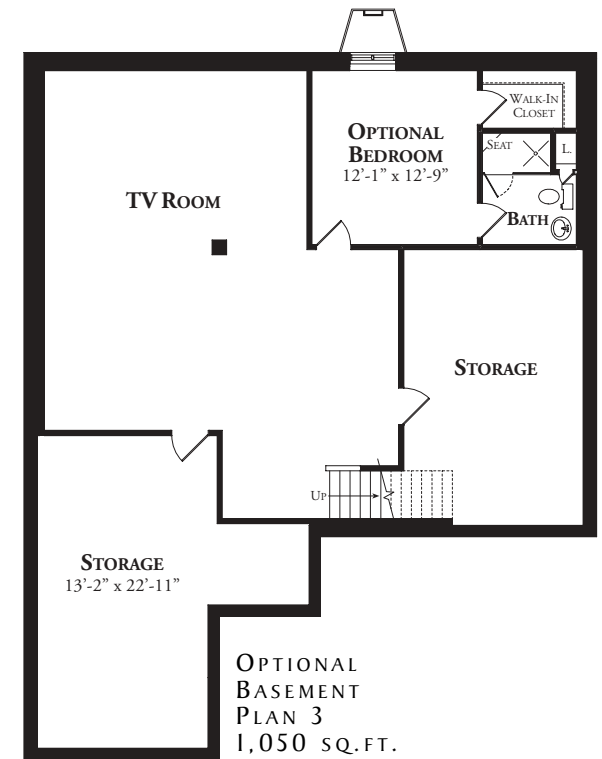

WISTERIA II

OPTIONAL BASEMENTS

Tall Oaks Condominiums
is located east of
Romeo Plank Road
on the north side
of Canal Rd.

19300 ACORN LANE
CLINTON TOWNSHIP
MICHIGAN 48038
P 586-228-8280
F 586-228-8286

TALLOAKSLIVING.COM

All information contained herein was accurate at the time of publication. In order to maintain the high degree of quality and incorporate improvements with greater facility and economy we reserve the right to make changes in design, features & options and/or discontinue models without notice or obligation. Floor plan dimensions and square footage are approximate.