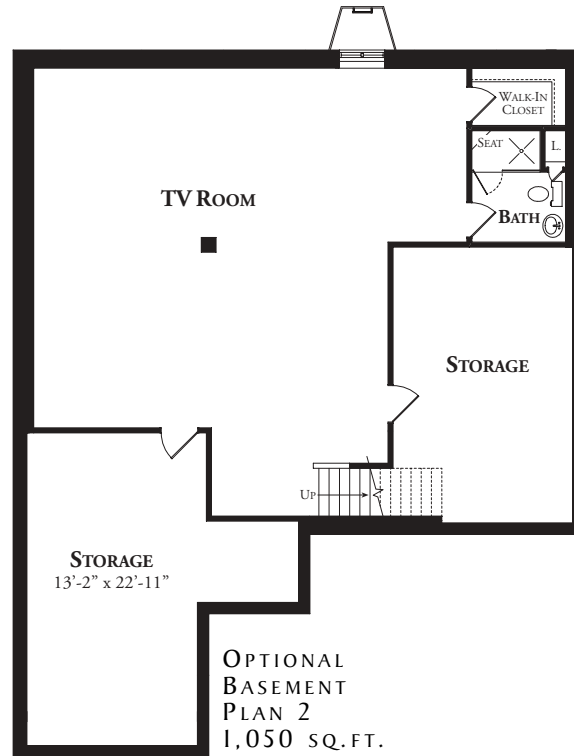

WISTERIA II

OPTIONAL BASEMENTS

Tall Oaks Condominiums
is located east of
Romeo Plank Road
on the north side
of Canal Rd.

19300 ACORN LANE
CLINTON TOWNSHIP
MICHIGAN 48038
P 586-228-8280
F 586-228-8286

TALLOAKSLIVING.COM

All information contained herein was accurate at the time of publication. In order to maintain the high degree of quality and incorporate improvements with greater facility and economy we reserve the right to make changes in design, features & options and/or discontinue models without notice or obligation. Floor plan dimensions and square footage are approximate.