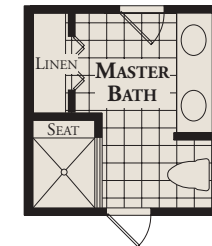

WISTERIA II LOFT MID UNIT

FIRST FLOOR

SECOND FLOOR

ALTERNATE MASTER BATH

Tall Oaks Condominiums is located east of Romeo Plank Road on the north side of Canal Rd.

19300 ACORN LANE
CLINTON TOWNSHIP
MICHIGAN 48038
P 586-228-8280
F 586-228-8286