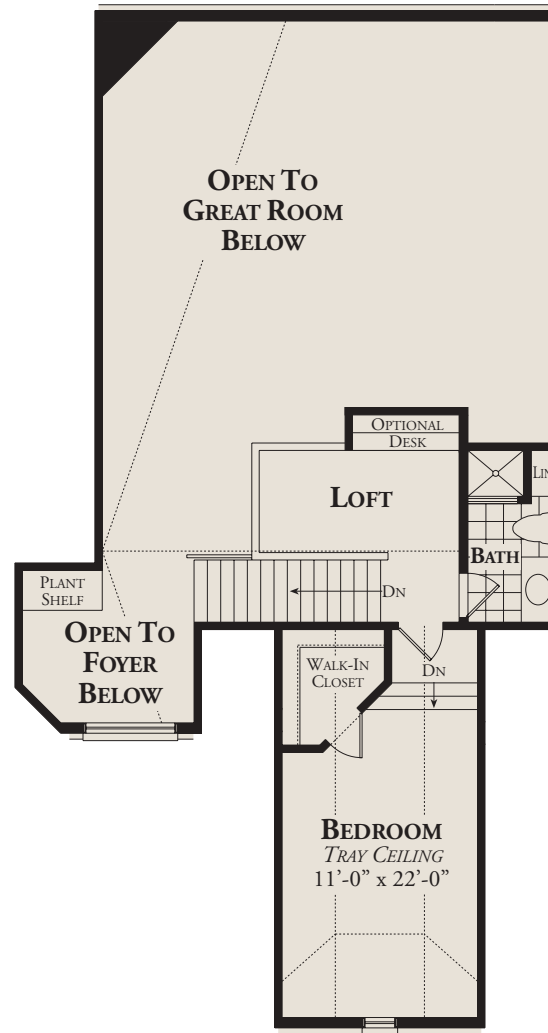

WISTERIA II LOFT MID UNIT

FIRST FLOOR

SECOND FLOOR

ALTERNATE MASTER BATH

Tall Oaks Condominiums is located east of Romeo Plank Road on the north side of Canal Rd.

19300 ACORN LANE
CLINTON TOWNSHIP
MICHIGAN 48038
P 586-228-8280
F 586-228-8286

TALLOAKSLIVING.COM

A P&D Venture

All information contained herein was accurate at the time of publication. In order to maintain the high degree of quality and incorporate improvements with greater facility and economy we reserve the right to make changes in design, features & options and/or discontinue models without notice or obligation. Floor plan dimensions and square footage are approximate.