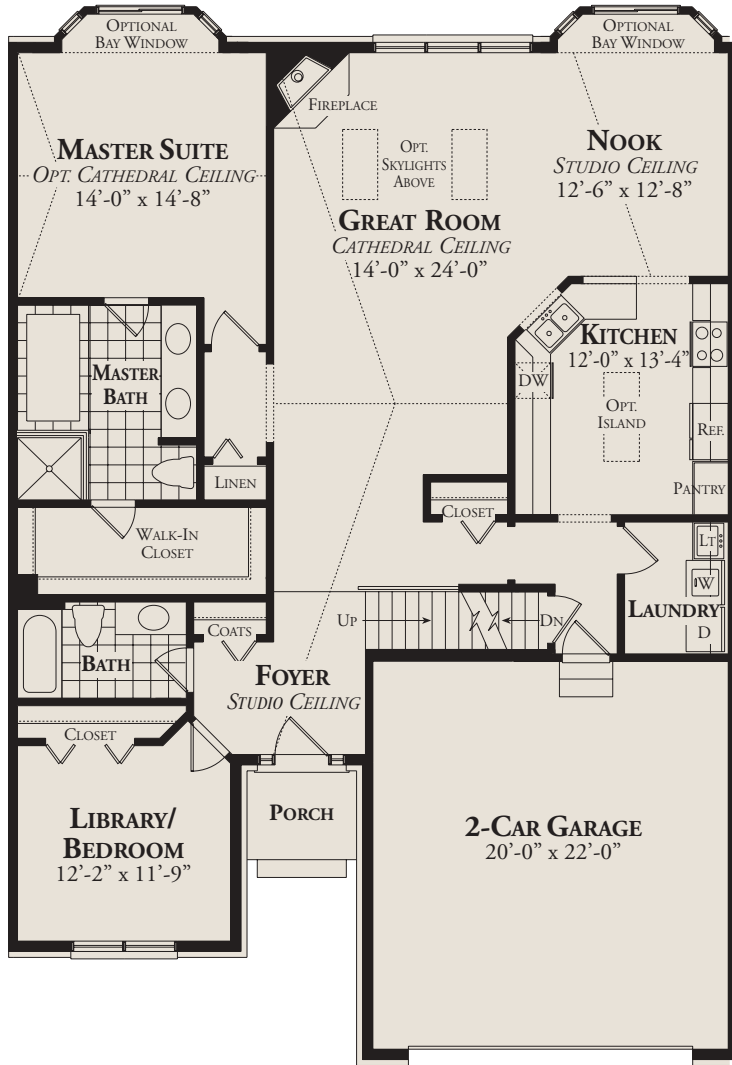

WISTERIA II LOFT MID UNIT

FIRST FLOOR

SECOND FLOOR

ALTERNATE MASTER BATH

Tall Oaks Condominiums is located east of Romeo Plank Road on the north side of Canal Rd.

19300 ACORN LANE
CLINTON TOWNSHIP
MICHIGAN 48038
P 586-228-8280
F 586-228-8286

TALLOAKSLIVING.COM

A P&D Venture

All information contained herein was accurate at the time of publication. In order to maintain the high degree of quality and incorporate improvements with greater facility and economy we reserve the right to make changes in design, features & options and/or discontinue models without notice or obligation. Floor plan dimensions and square footage are approximate.

Wisteria II