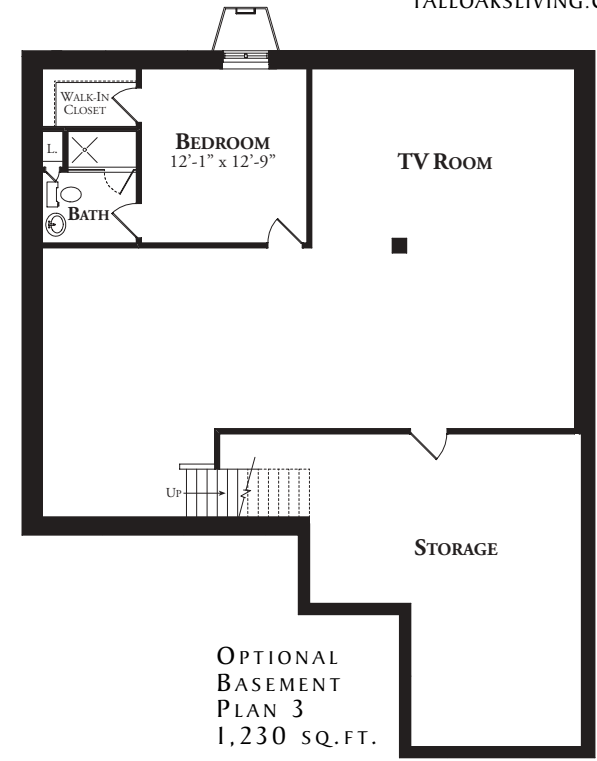

WISTERIA I

OPTIONAL BASEMENTS

Tall Oaks Condominiums
is located east of
Romeo Plank Road
on the north side
of Canal Rd.

19300 ACORN LANE
CLINTON TOWNSHIP
MICHIGAN 48038
P 586-228-8280
F 586-228-8286

TALLOAKSLIVING.COM

All information contained herein was accurate at the time of publication. In order to maintain the high degree of quality and incorporate improvements with greater facility and economy we reserve the right to make changes in design, features & options and/or discontinue models without notice or obligation. Floor plan dimensions and square footage are approximate.