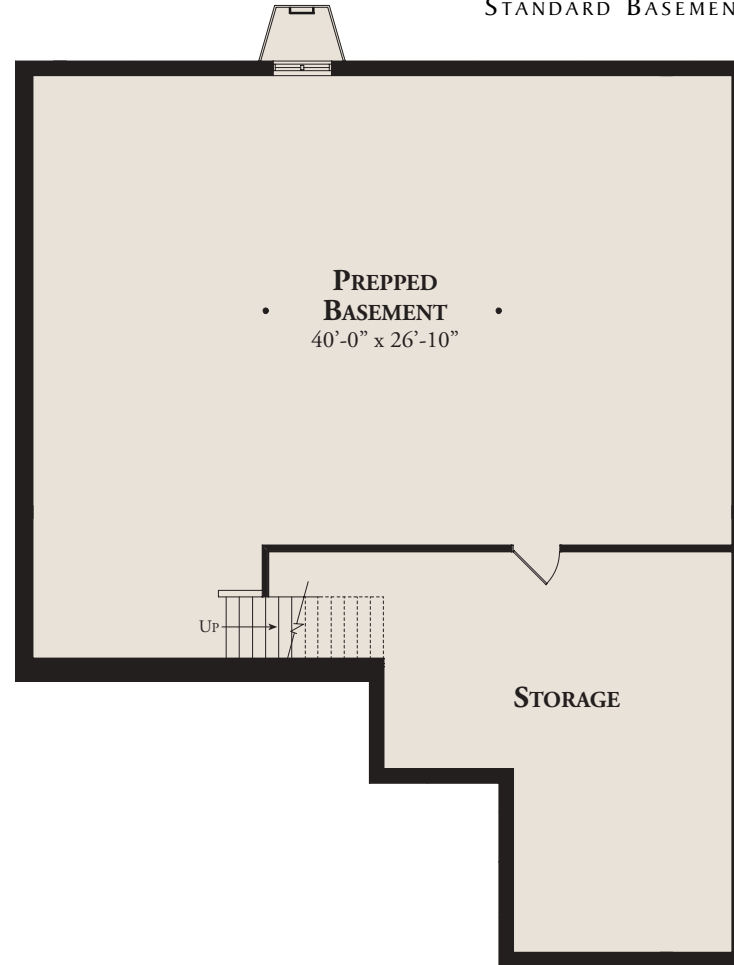

WISTERIA I RANCH MID UNIT

Tall Oaks Condominiums
is located east of
Romeo Plank Road
on the north side
of Canal Rd.

19300 ACORN LANE
CLINTON TOWNSHIP
MICHIGAN 48038
P 586-228-8280
F 586-228-8286
TALLOAKSLIVING.COM

FIRST FLOOR

STANDARD BASEMENT

ALTERNATE MASTER BATH

All information contained herein was accurate at the time of publication. In order to maintain the high degree of quality and incorporate improvements with greater facility and economy we reserve the right to make changes in design, features & options and/or discontinue models without notice or obligation. Floor plan dimensions and square footage are approximate.