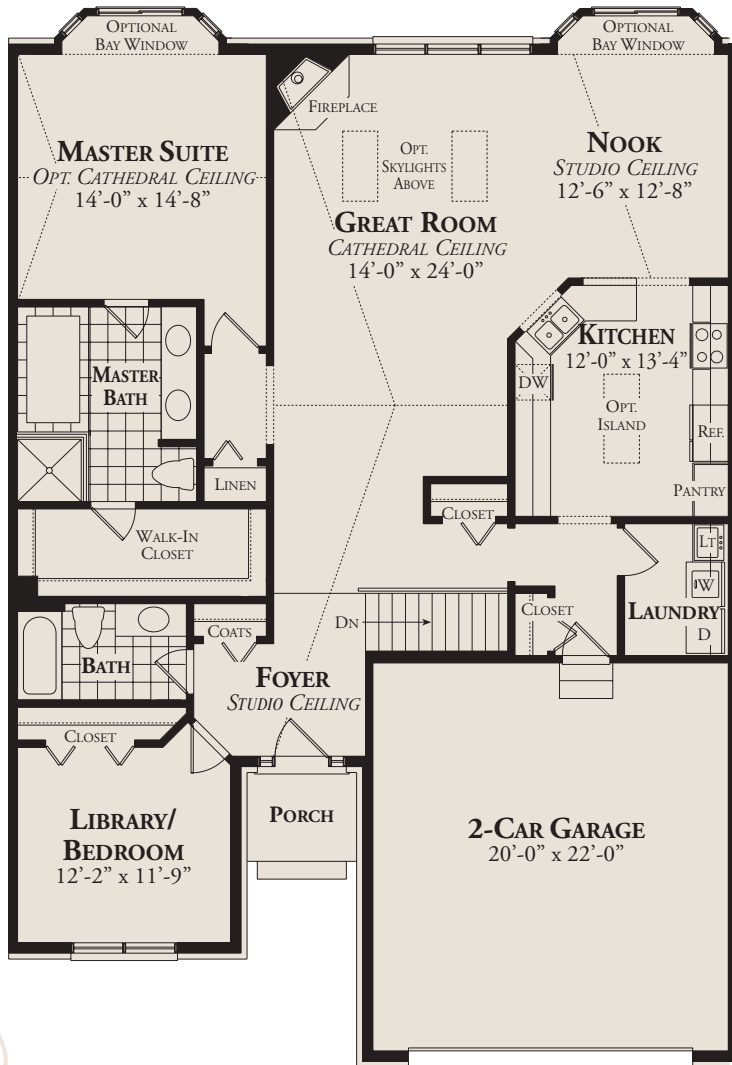

WISTERIA I RANCH MID UNIT

Tall Oaks Condominiums
is located east of
Romeo Plank Road
on the north side
of Canal Rd.

19300 ACORN LANE
CLINTON TOWNSHIP
MICHIGAN 48038
P 586-228-8280
F 586-228-8286
TALLOAKSLIVING.COM

FIRST FLOOR

STANDARD BASEMENT

ALTERNATE MASTER BATH

All information contained herein was accurate at the time of publication. In order to maintain the high degree of quality and incorporate improvements with greater facility and economy we reserve the right to make changes in design, features & options and/or discontinue models without notice or obligation. Floor plan dimensions and square footage are approximate.