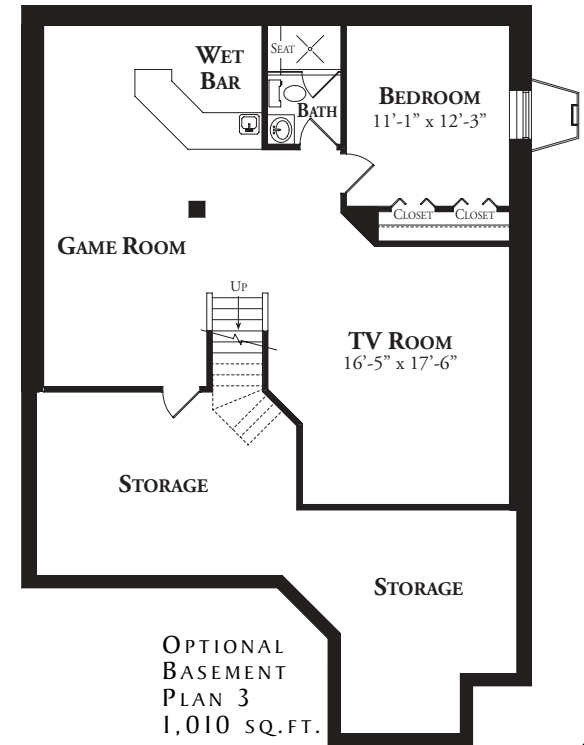

## OPTIONAL BASEMENTS

Tall Oaks Condominiums  
is located east of  
Romeo Plank Road  
on the north side  
of Canal Rd.

19300 ACORN LANE  
CLINTON TOWNSHIP  
MICHIGAN 48038  
P 586-228-8280  
F 586-228-8286

TALLOAKSLIVING.COM

OPTIONAL  
BASEMENT  
PLAN 1  
595 SQ.FT.

OPTIONAL  
BASEMENT  
PLAN 2  
365 SQ.FT.

OPTIONAL  
BASEMENT  
PLAN 3  
1,010 SQ.FT.

All information contained herein was accurate at the time of publication. In order to maintain the high degree of quality and incorporate improvements with greater facility and economy we reserve the right to make changes in design, features & options and/or discontinue models without notice or obligation. Floor plan dimensions and square footage are approximate.