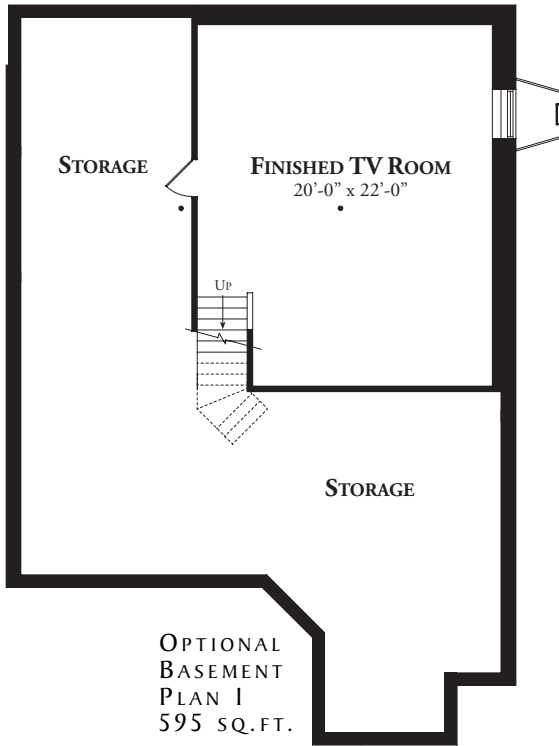

# MAGNOLIA I AND II

TALLOAKSLIVING.COM

OPTIONAL  
BASEMENT  
PLAN 1  
595 SQ.FT.

OPTIONAL  
BASEMENT  
PLAN 2  
365 SQ.FT.

OPTIONAL  
BASEMENT  
PLAN 3  
1,010 SQ.FT.

All information contained herein was accurate at the time of publication. In order to maintain the high degree of quality and incorporate improvements with greater facility and economy we reserve the right to make changes in design, features & options and/or discontinue models without notice or obligation. Floor plan dimensions and square footage are approximate.