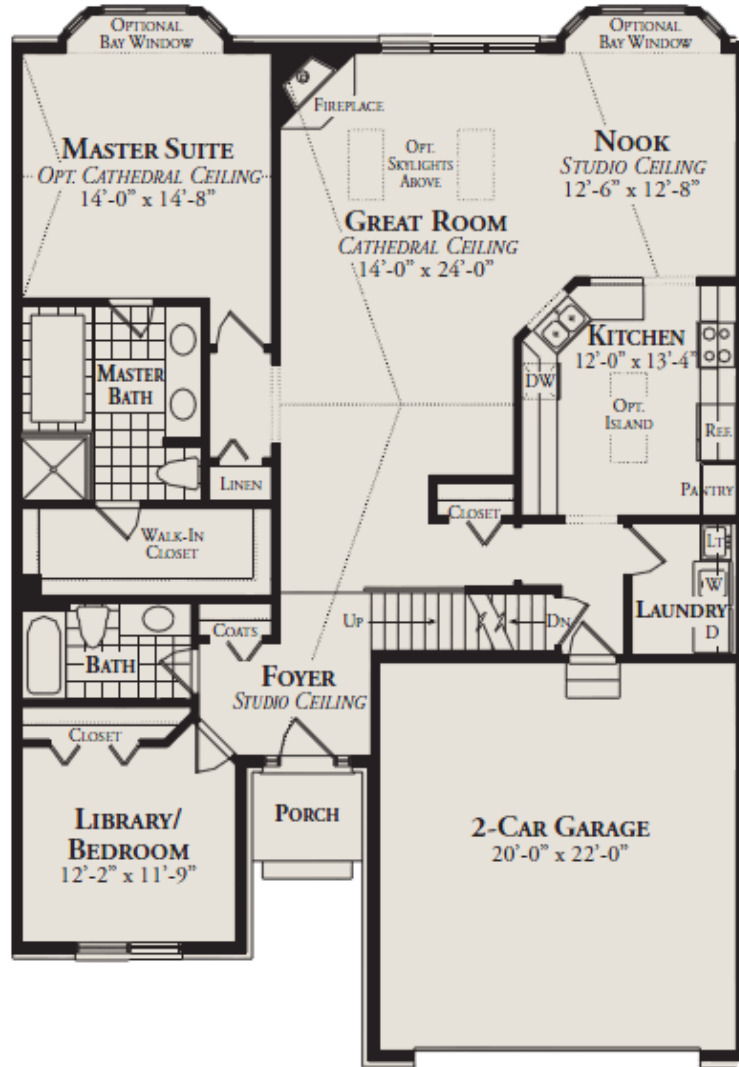

# WISTERIA II LOFT MID UNIT

## FIRST FLOOR

## SECOND FLOOR

### STANDARD MASTER BATH

Tall Oaks Condominiums is located east of Romeo Plank Road on the north side of Canal Road.

19306 ACORN LANE  
CLINTON TOWNSHIP  
MICHIGAN 48038  
P 586-228-8280  
F 586-228-8286