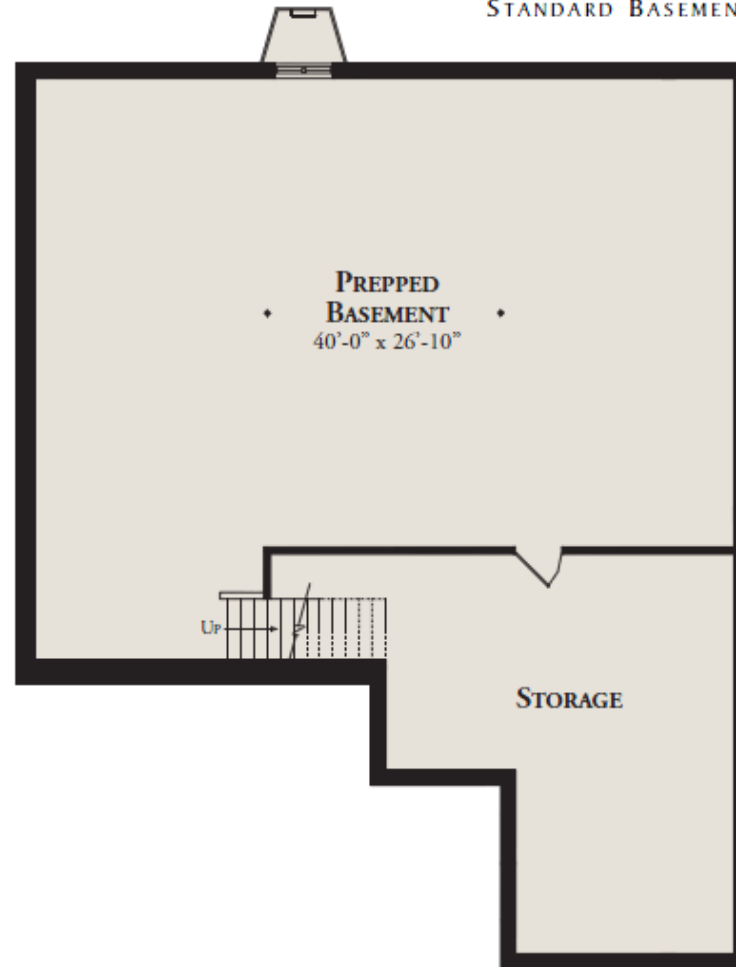

WISTERIA I RANCH MID UNIT

Tall Oaks Condominiums is located east of Romeo Plank Road on the north side of Canal Road.

19306 ACORN LANE
CLINTON TOWNSHIP
MICHIGAN 48038
P 586-228-8280
F 586-228-8286

TALLOAKSLIVING.COM

FIRST FLOOR

STANDARD BASEMENT

STANDARD MASTER BATH

All information contained herein was accurate at the time of publication. In order to maintain the high degree of quality and incorporate improvements with greater facility and economy we reserve the right to make changes in design, features & options and/or discontinue models without notice or obligation. Floor plan dimensions and square footage are approximate.

Wisteria I