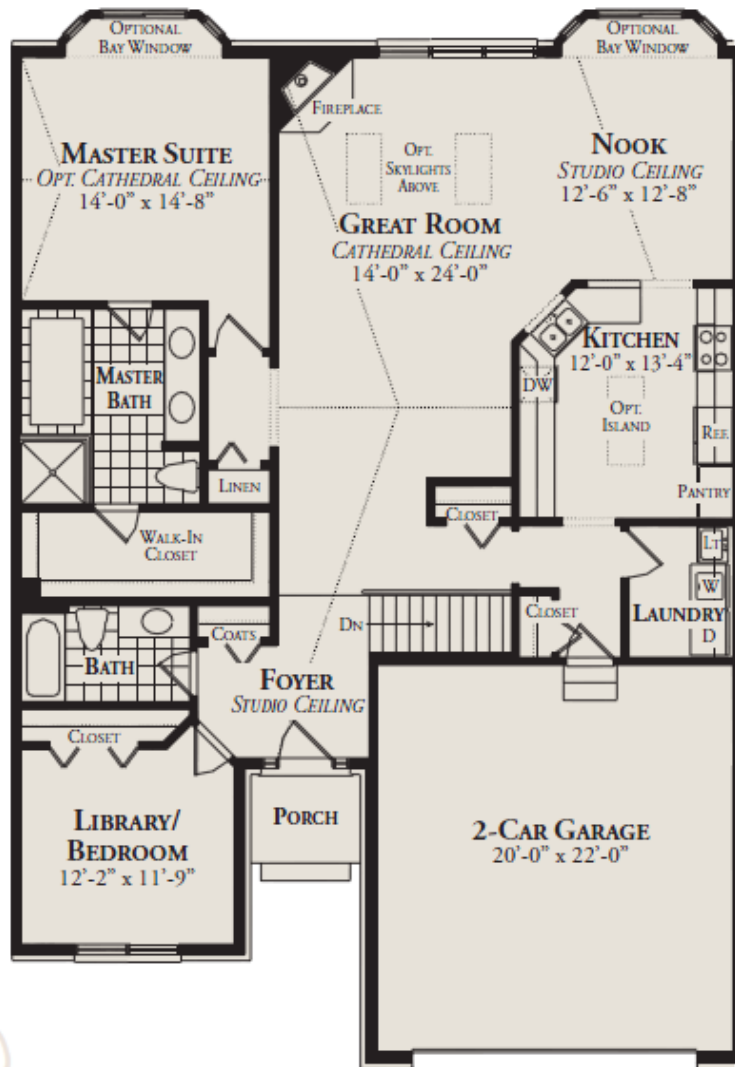

WISTERIA I RANCH MID UNIT

Tall Oaks Condominiums is located east of Romeo Plank Road on the north side of Canal Road.

19306 ACORN LANE
CLINTON TOWNSHIP
MICHIGAN 48038
P 586-228-8280
F 586-228-8286

TALLOAKSLIVING.COM

FIRST FLOOR

STANDARD BASEMENT

STANDARD MASTER BATH

All information contained herein was accurate at the time of publication. In order to maintain the high degree of quality and incorporate improvements with greater facility and economy we reserve the right to make changes in design, features & options and/or discontinue models without notice or obligation. Floor plan dimensions and square footage are approximate.

Wisteria I