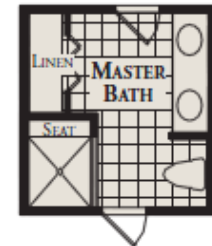

WISTERIA I RANCH MID UNIT

Tall Oaks Condominiums is located east of Romeo Plank Road on the north side of Canal Road.

19306 ACORN LANE
CLINTON TOWNSHIP
MICHIGAN 48038
P 586-228-8280
F 586-228-8286

TALLOAKSLIVING.COM

FIRST FLOOR

STANDARD BASEMENT

STANDARD MASTER BATH

All information contained herein was accurate at the time of publication. In order to maintain the high degree of quality and incorporate improvements with greater facility and economy we reserve the right to make changes in design, features & options and/or discontinue models without notice or obligation. Floor plan dimensions and square footage are approximate.