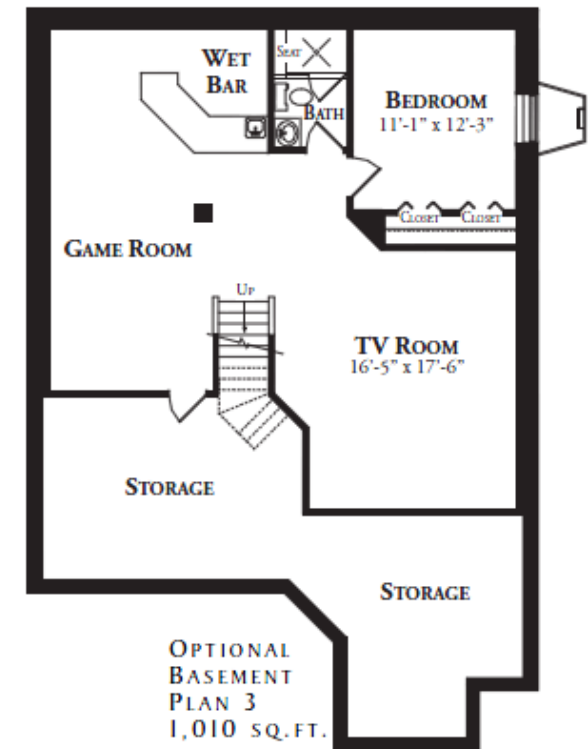

MAGNOLIA I AND II

OPTIONAL BASEMENTS

Tall Oaks Condominiums
is located east of Romeo
Plank Road on the north
side of Canal Road.

19306 ACORN LANE
CLINTON TOWNSHIP
MICHIGAN 48038
P 586-228-8280
F 586-228-8286

TALLOAKSLIVING.COM

All information contained herein was accurate at the time of publication. In order to maintain the high degree of quality and incorporate improvements with greater facility and economy we reserve the right to make changes in design, features & options and/or discontinue models without notice or obligation. Floor plan dimensions and square footage are approximate.