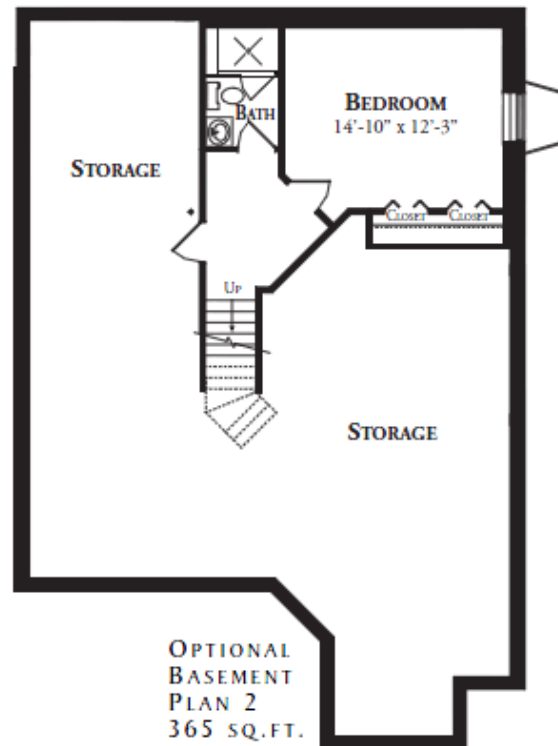

MAGNOLIA I AND II

OPTIONAL BASEMENTS

Tall Oaks Condominiums
is located east of Romeo
Plank Road on the north
side of Canal Road.

19306 ACORN LANE
CLINTON TOWNSHIP
MICHIGAN 48038
P 586-228-8280
F 586-228-8286

TALLOAKSLIVING.COM

All information contained herein was accurate at the time of publication. In order to maintain the high degree of quality and incorporate improvements with greater facility and economy we reserve the right to make changes in design, features & options and/or discontinue models without notice or obligation. Floor plan dimensions and square footage are approximate.