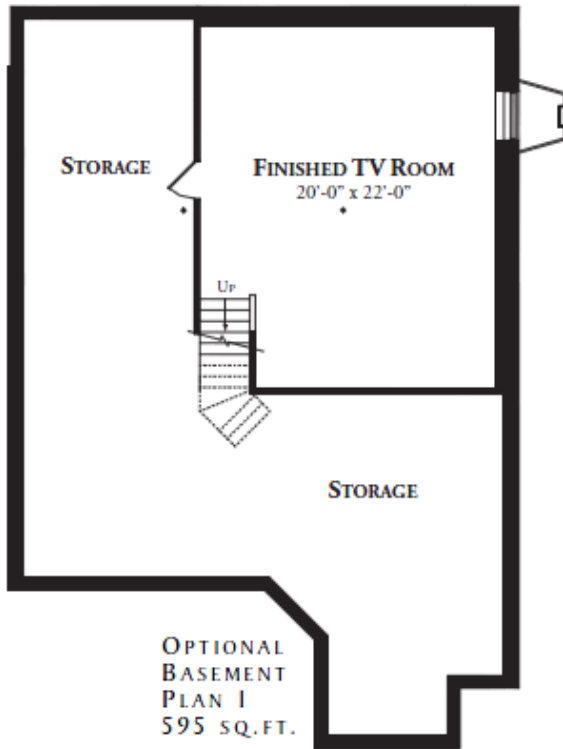

MAGNOLIA I AND II

OPTIONAL BASEMENTS

Tall Oaks Condominiums
is located east of Romeo
Plank Road on the north
side of Canal Road.

19306 ACORN LANE
CLINTON TOWNSHIP
MICHIGAN 48038
P 586-228-8280
F 586-228-8286

TALLOAKSLIVING.COM

All information contained herein was accurate at the time of publication. In order to maintain the high degree of quality and incorporate improvements with greater facility and economy we reserve the right to make changes in design, features & options and/or discontinue models without notice or obligation. Floor plan dimensions and square footage are approximate.