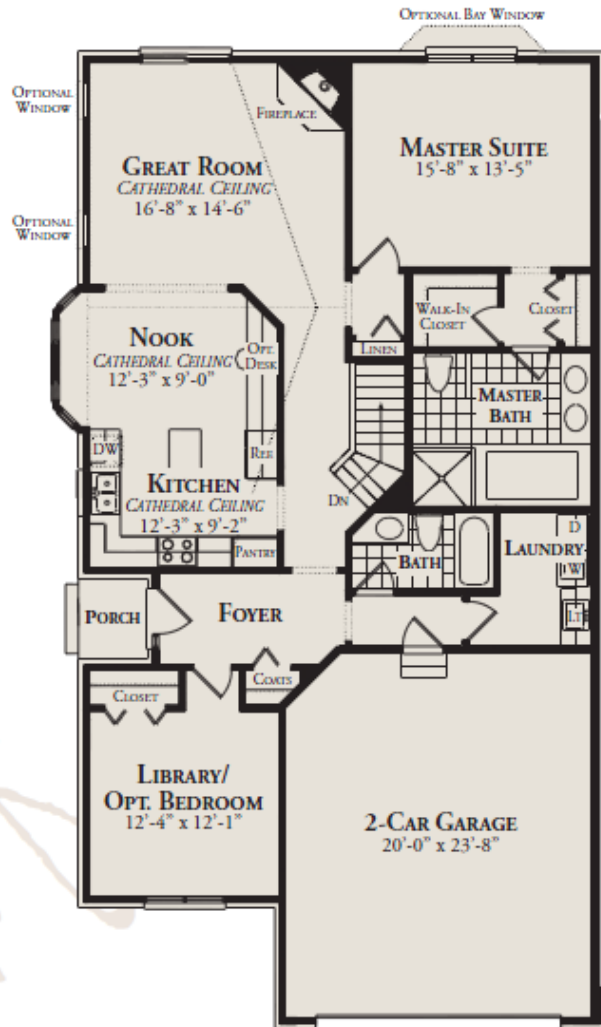

# MAGNOLIA II RANCH END UNIT

## FIRST FLOOR

## STANDARD BASEMENT

### STANDARD MASTER BATH

Tall Oaks Condominiums is located east of Romeo Plank Road on the north side of Canal Road.

19306 ACORN LANE  
CLINTON TOWNSHIP  
MICHIGAN 48038  
P 586-228-8280  
F 586-228-8286